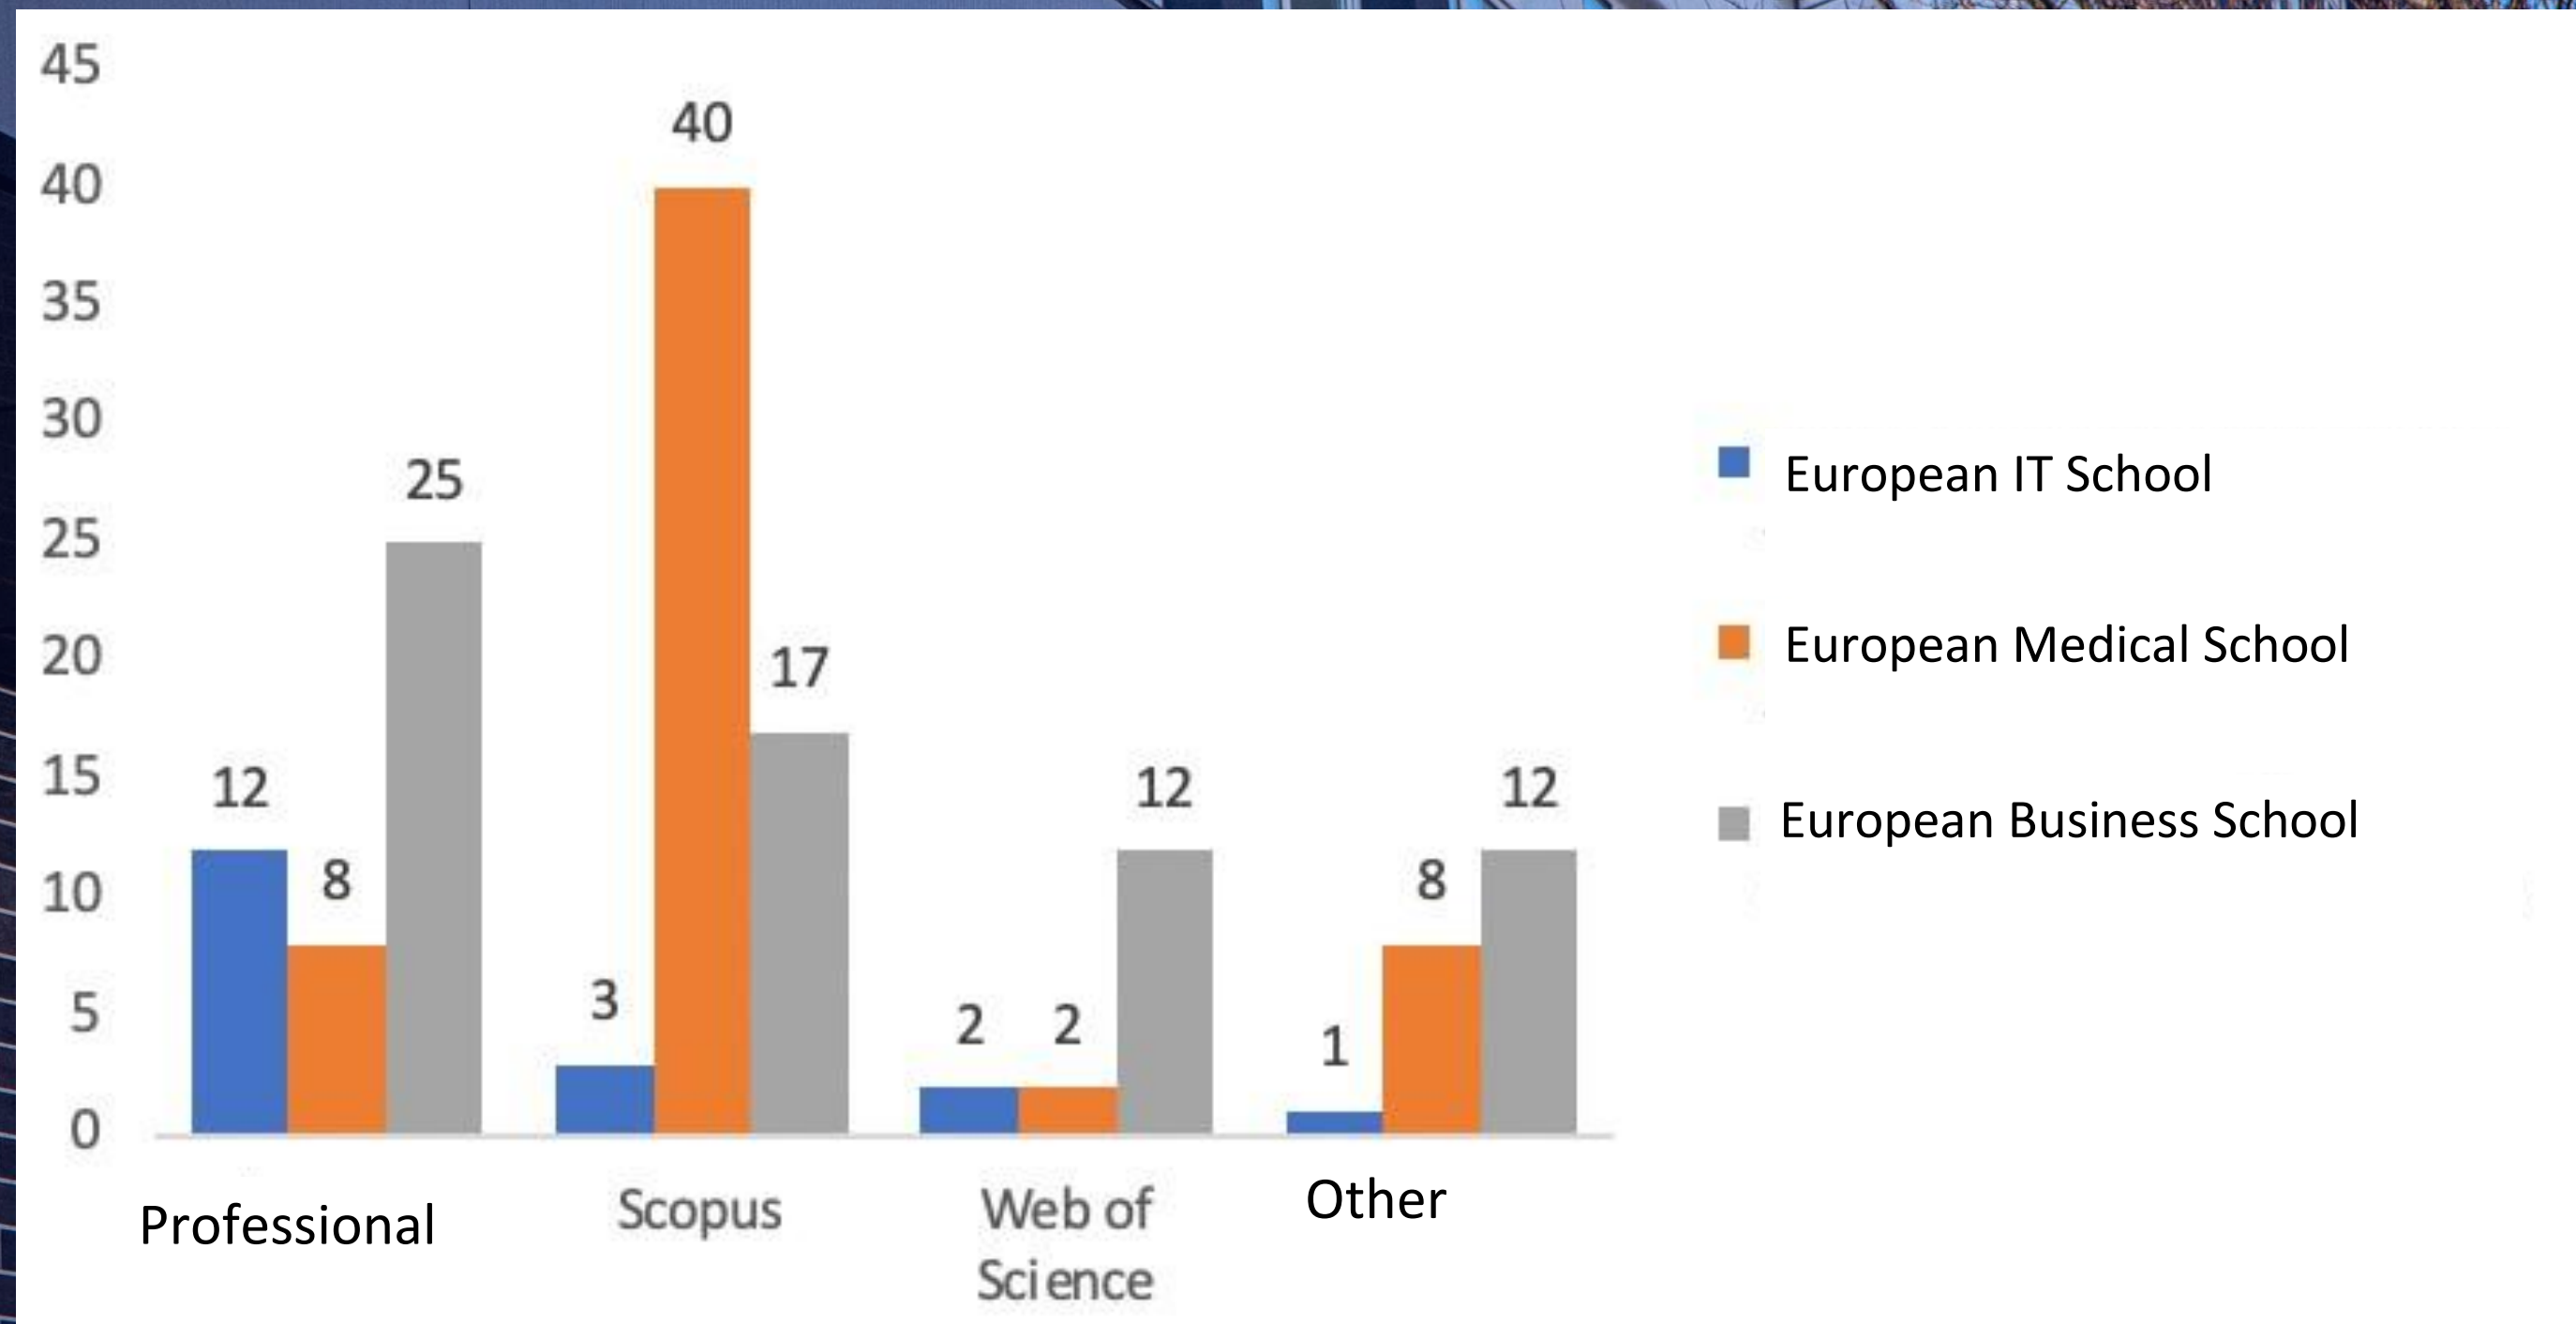

Summary Information Regarding Publications (Quantitative Indicators)

Scientific Articles