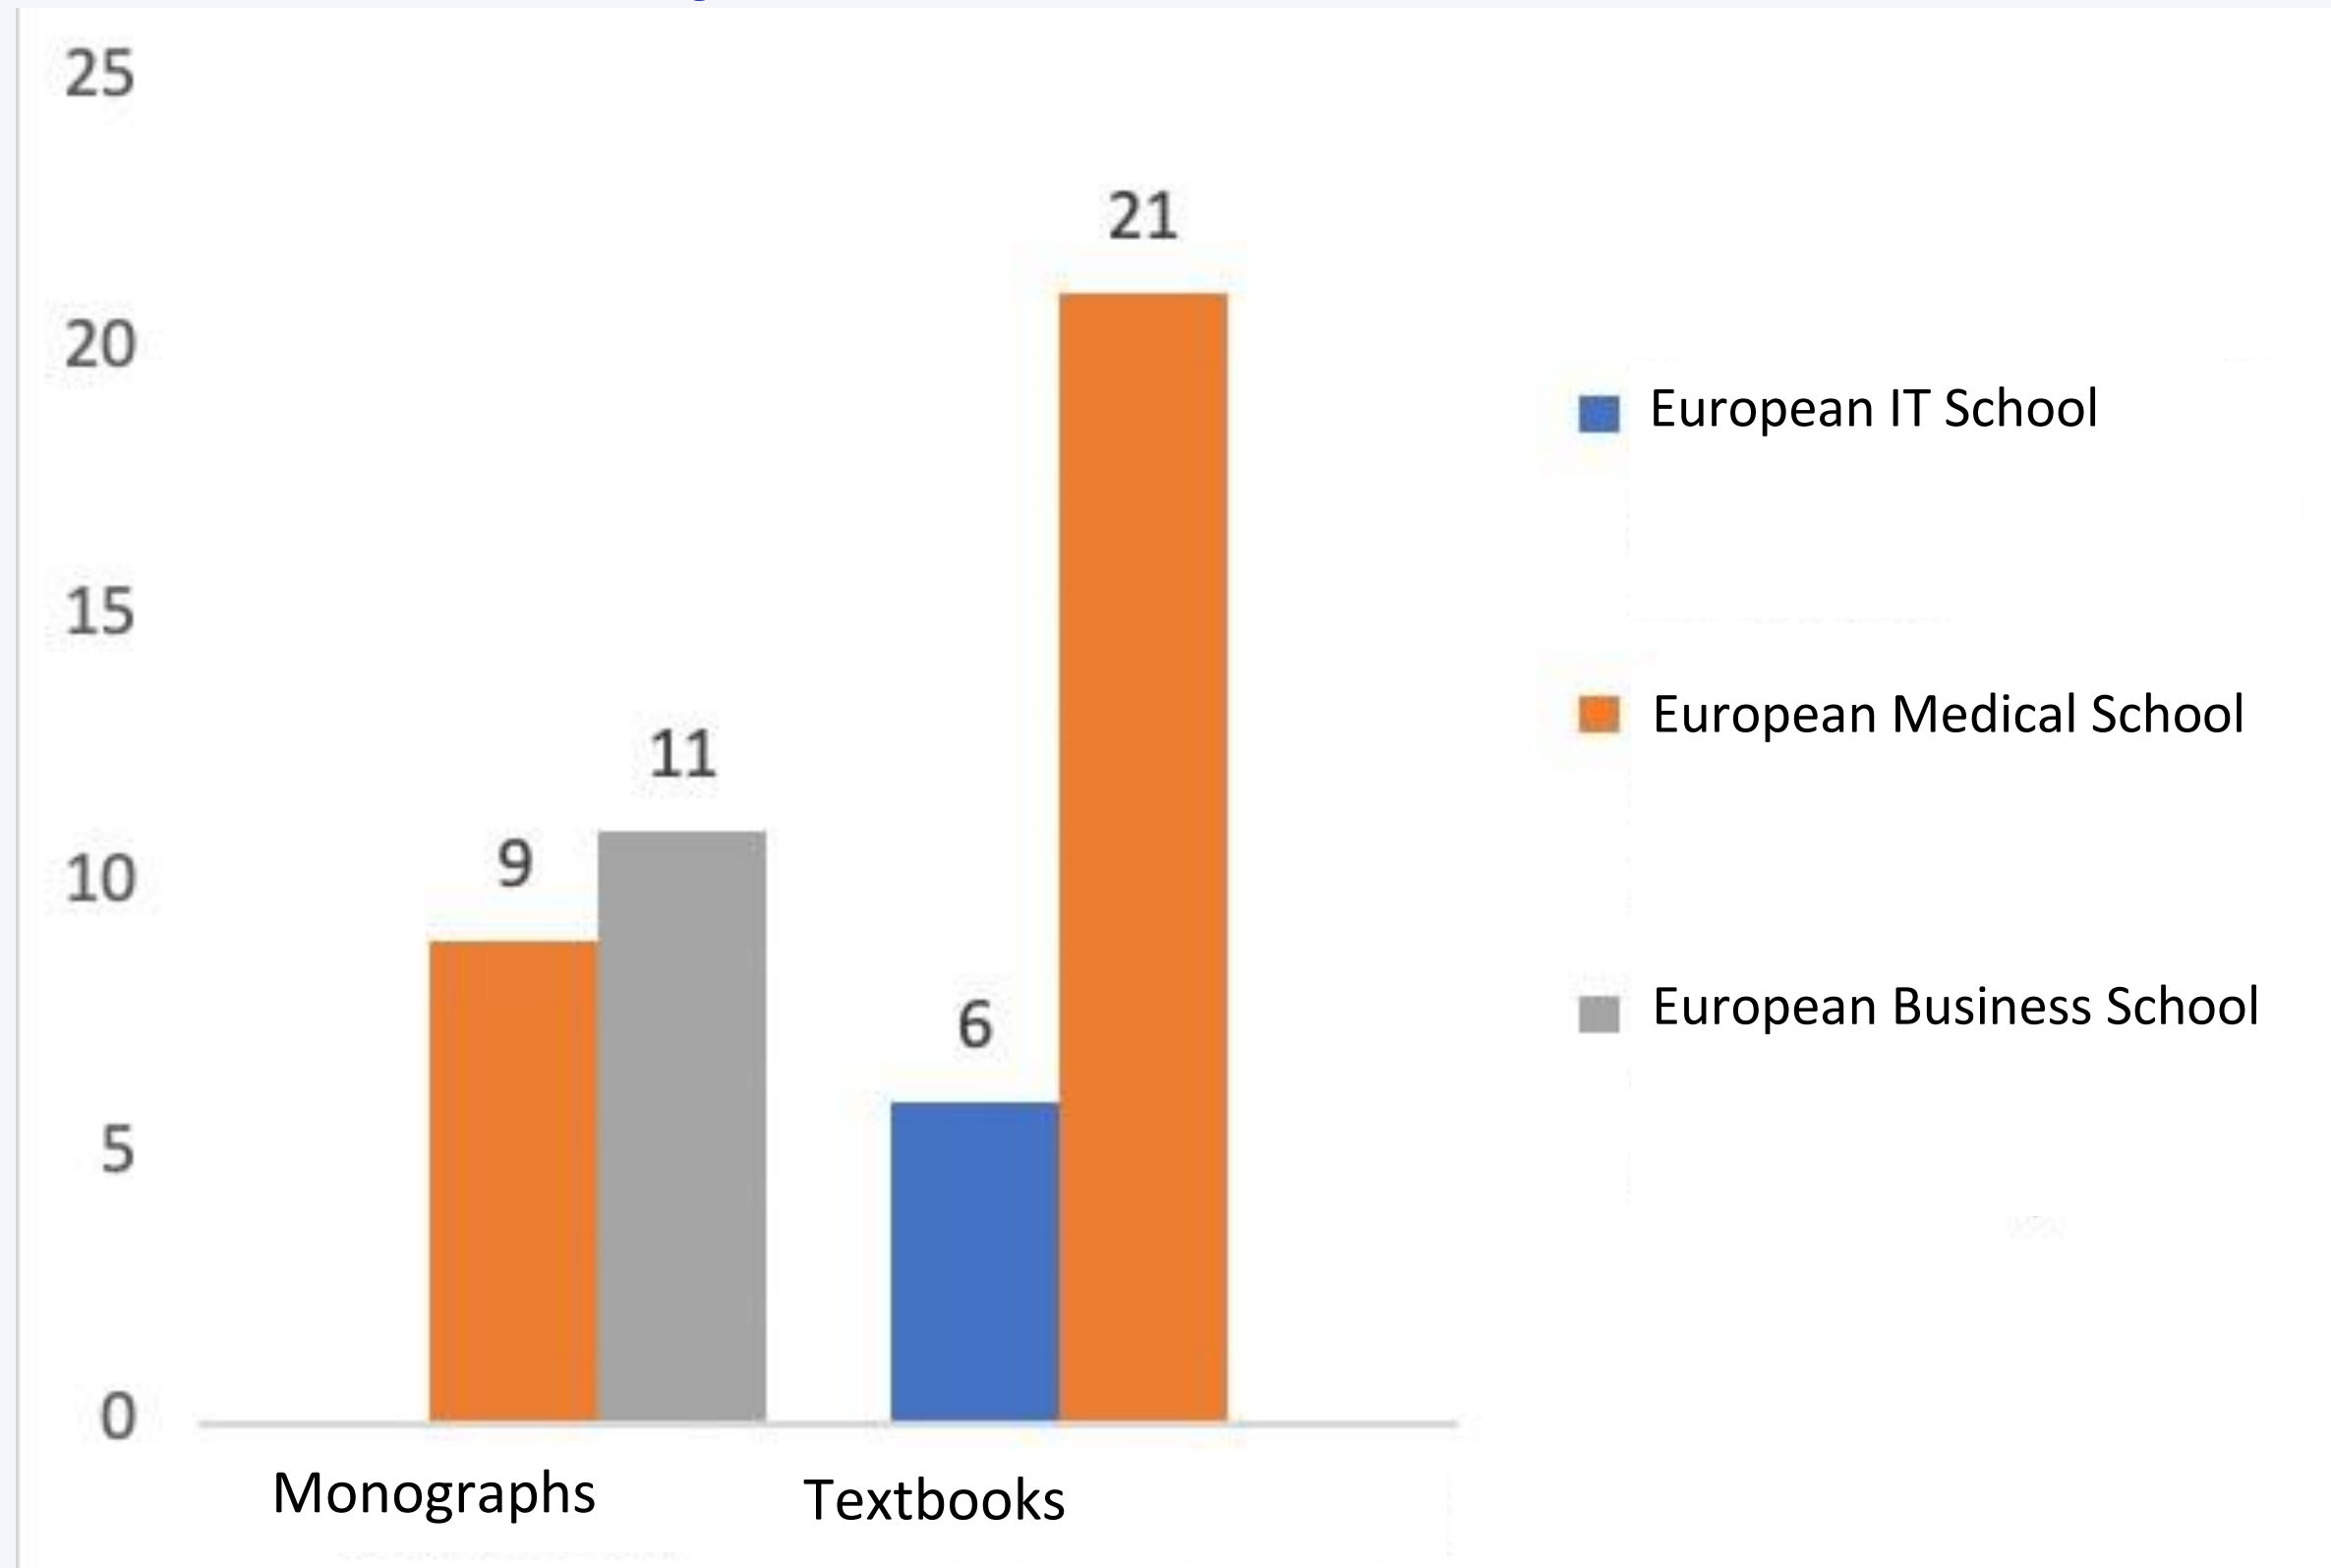

ОДНИЙ ЄВРОПЕЙСЬКИЙ УНІВЕРСИТЕТ
INTERNATIONAL EUROPEAN UNIVERSITY

Key Indicators of Scientific Activity of the International European University in the 2021 Calendar Year

Summary Information Regarding Publications (Quantitative Indicators)

Conference, Seminar, and Round Table Materials

Indicators of University Higher Education Applicants' Participation in Scientific Activity

Indicators of University Higher Education Applicants' Participation in Seminars, Round Tables, General University Conferences, and Conferences Outside the University Amount to **15** Persons