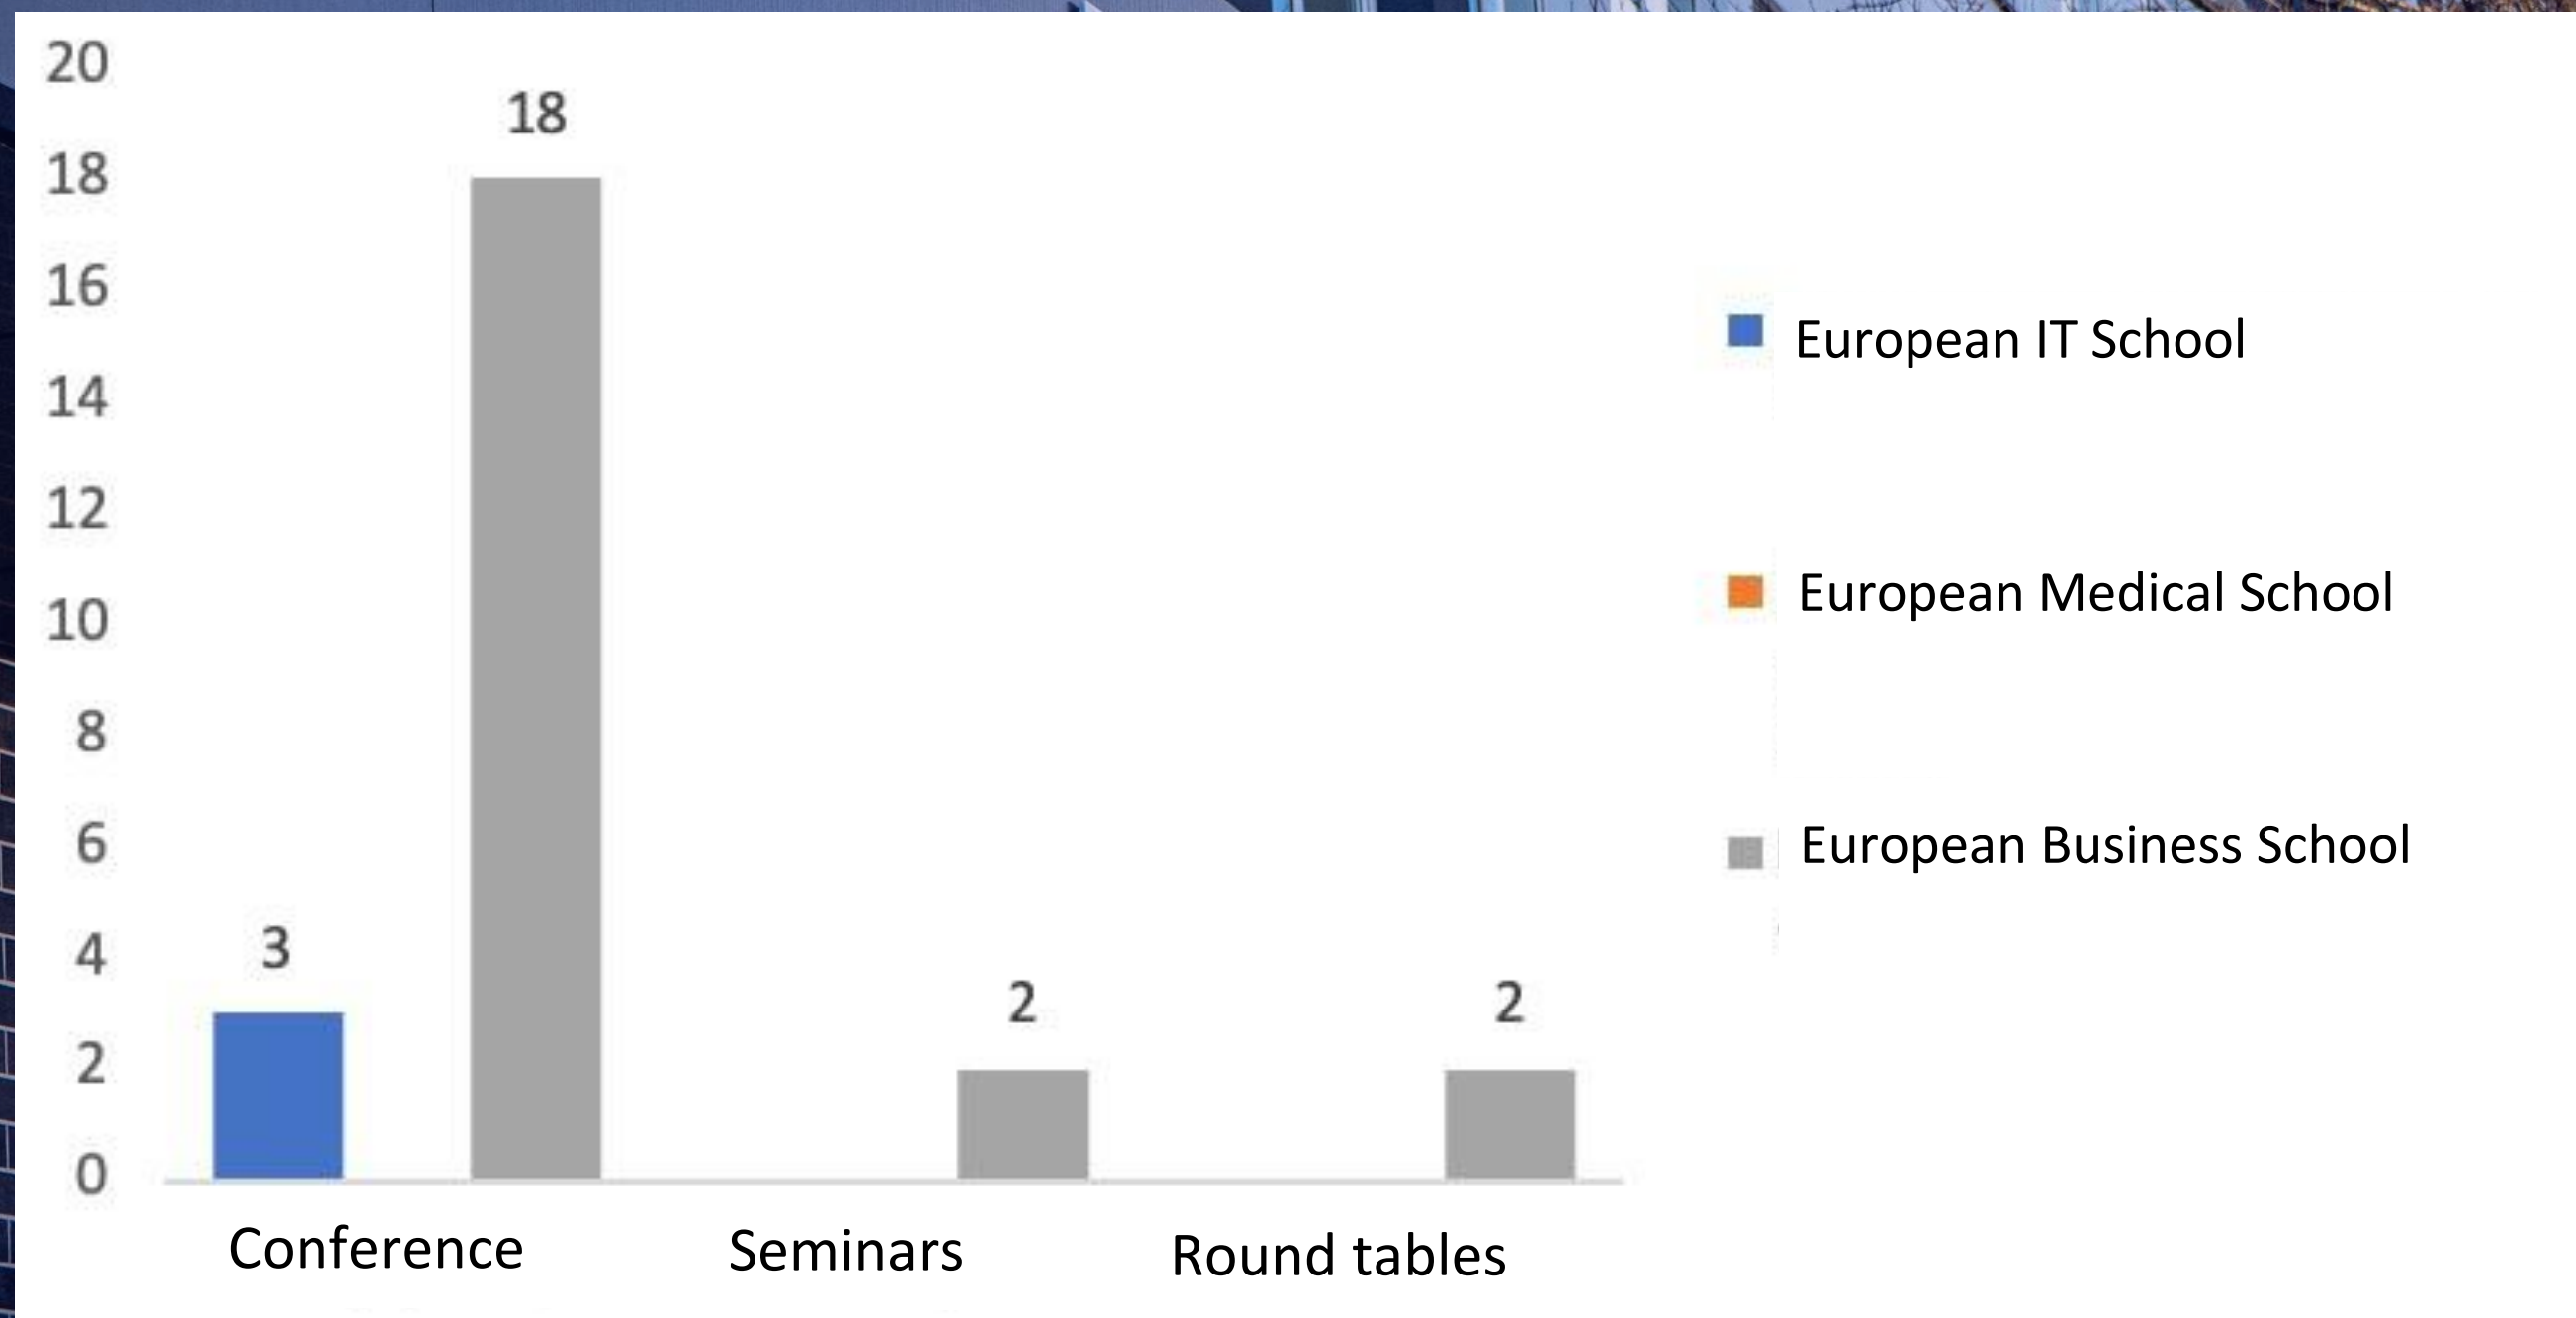

Summary Information Regarding Publications (Quantitative Indicators)

Theses of Reports